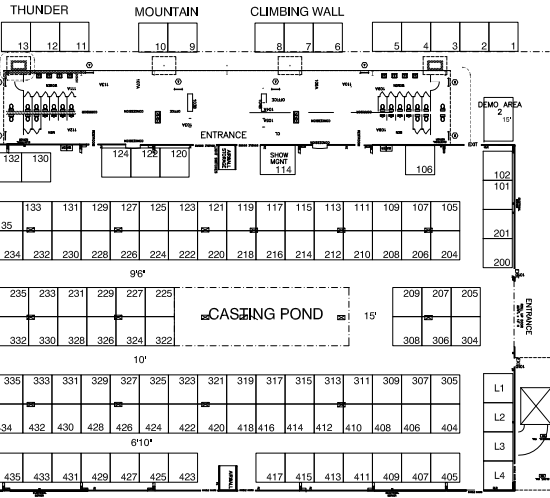

GATE

LIVE ENTERTAINMENT STAGE
BUNGEE JUMP/FUN TIME RENTALS

LIGHTS

Revised: 4-1-10

LOUISIANA SPORTSMAN SHOW & FESTIVAL
MARCH 11-13, 2011
LAMAR DIXON EXPO CENTER
GONZALES, LA

*****
SALES DEPARTMENT
(504)733-SHOW (7469)

■ FLOOR OUTLET

LAMAR DIXON
EXPO CENTER

LIGHTS