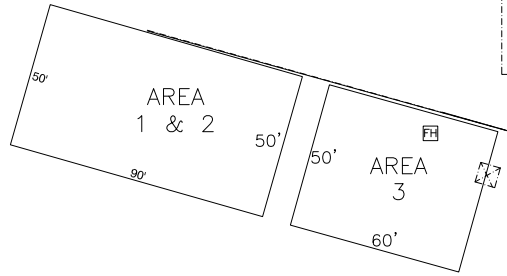

■ FLOOR OUTLET

LAMAR DIXON
EXPO CENTER

LIGHTS

GATE EXHIBITORS ENTRANCE

Inventory as of 04/01/2010

Dimension	Size	Qty	SqFt
10x10'	100	249	24,900
10x20'	200	1	200
20x30'	600	1	600
20x50'	1,000	3	3,000
30x50'	1,500	3	4,500
30x70'	2,100	2	4,200
40x70'	2,800	1	2,800
Totals:		260	40,200