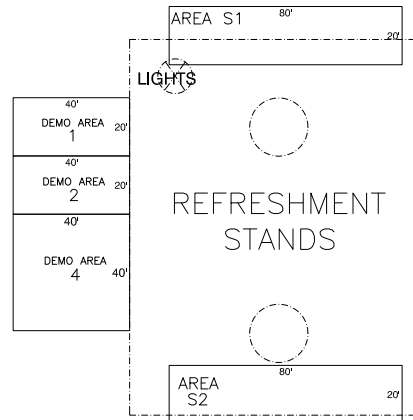

■ FLOOR OUTLET

LAMAR DIXON
EXPO CENTER

LIGHTS

GATE EXHIBITORS ENTRANCE

Inventory as of 04/01/2010

Dimension	Size	Qty	SqFt
10x10'	100	249	24,900
10x20'	200	1	200
20x30'	600	1	600
20x50'	1,000	3	3,000
30x50'	1,500	3	4,500
30x70'	2,100	2	4,200
40x70'	2,800	1	2,800
Totals:		260	40,200