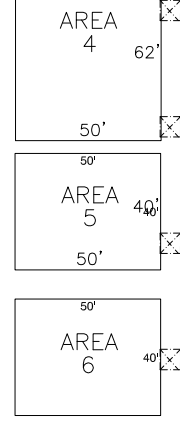

■ FLOOR OUTLET

LAMAR DIXON
EXPO CENTER

LIGHTS

GATE EXHIBITORS ENTRANCE

Inventory as of 04/01/2010

Dimension	Size	Qty	SqFt
10x10'	100	249	24,900
10x20'	200	1	200
20x30'	600	1	600
20x50'	1,000	3	3,000
30x50'	1,500	3	4,500
30x70'	2,100	2	4,200
40x70'	2,800	1	2,800
Totals:		260	40,200